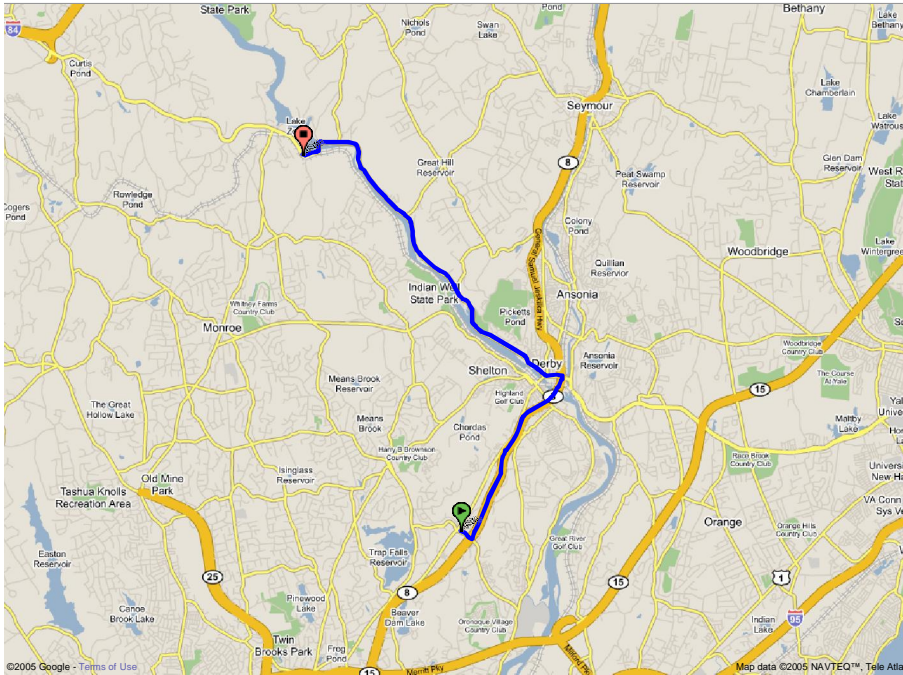

Driving directions  
from 15 old stratford rd, shelton, ct  
to route 34, Monroe, CT 06468

Start address: 15 Old Stratford Rd Shelton, CT 06484  
End address: route 34 Monroe, CT 06468  
Distance: 11 mi (about 18 mins)

1. Head **east** from **Old Stratford Rd** - go **0.3 mi**
2. Turn **left** into the **CT-8 N** entry ramp to **Waterbury** - go **3.4 mi**
3. Take the **CT-34** exit **15** to **Derby** - go **0.2 mi**
4. Turn **left** at **Main St** - go **0.4 mi**
5. Continue on **Roosevelt Dr** - go **7.2 mi**

These directions are for planning purposes only. You may find that construction projects, traffic, or other events may cause road conditions to differ from the map results.