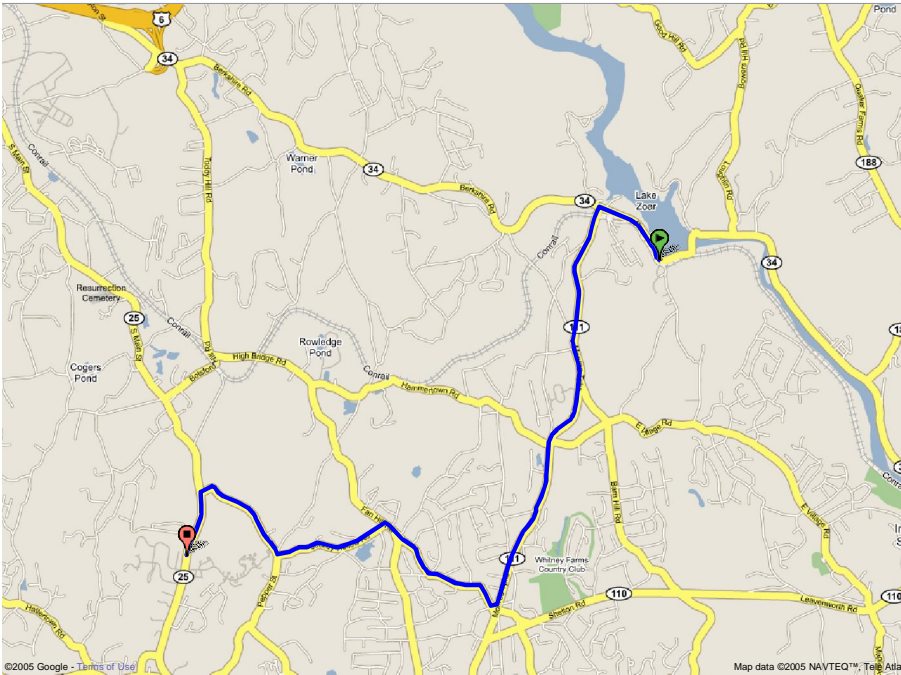

Driving directions  
from route 34, Monroe, CT 06468  
to 707 main street, monroe, ct

Start address: route 34 Monroe, CT 06468  
End address: 707 Main St Monroe, CT 06468  
Distance: 9.1 mi (about 16 mins)

1. Head **northwest** from **CT-34** - go **0.8 mi**
2. Turn **left** at **Monroe Tpke** - go **4.1 mi**
3. Turn **right** at **Church St** - go **0.1 mi**
4. Turn **right** at **Fan Hill Rd** - go **1.4 mi**
5. Turn **left** at **Jockey Hollow Rd** - go **1.1 mi**
6. Turn **right** at **Pepper St** - go **1.0 mi**
7. Turn **left** at **Main St** - go **0.6 mi**

These directions are for planning purposes only. You may find that construction projects, traffic, or other events may cause road conditions to differ from the map results.